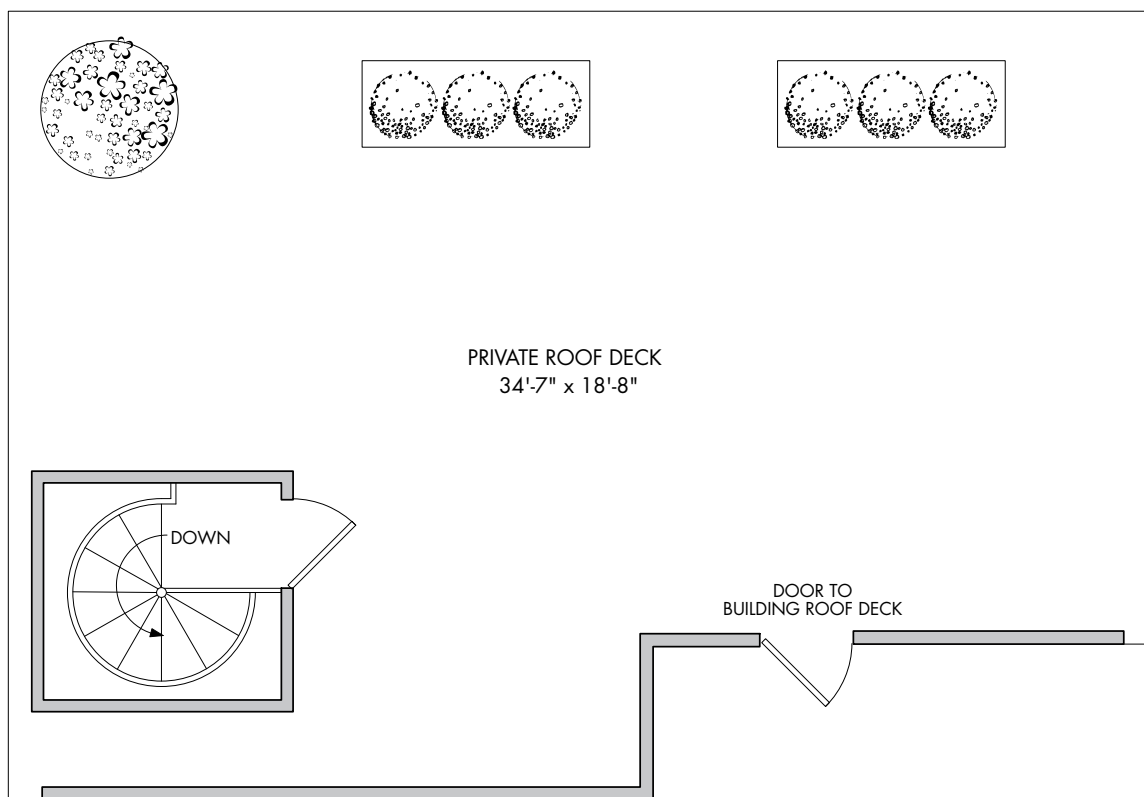

11A • 2 BEDROOMS + 2 BATHS + PRIVATE ROOF DECK + BALCONY

**KITCHENS:**

- Grey and white lacquer Italian kitchen cabinetry
- Smokey grey quartz countertops
- Glossy white tile backsplash
- Frigidaire Gallery stainless steel appliances

**BATHS:**

- Waterworks fixtures
- Ceramic tile walls
- Porcelain tile floors
- Custom vanity

**NOTES:**

---

---

---

---

---