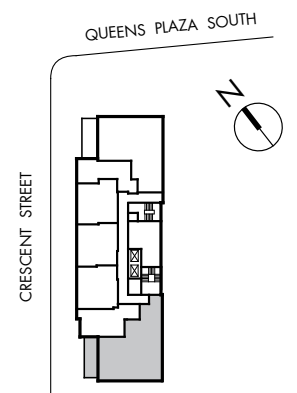

11A • 2 BEDROOMS + 2 BATHS + PRIVATE ROOF DECK + BALCONY

**KITCHENS:**

- Grey and white lacquer Italian kitchen cabinetry
- Smokey grey quartz countertops
- Glossy white tile backsplash
- Frigidaire Gallery stainless steel appliances