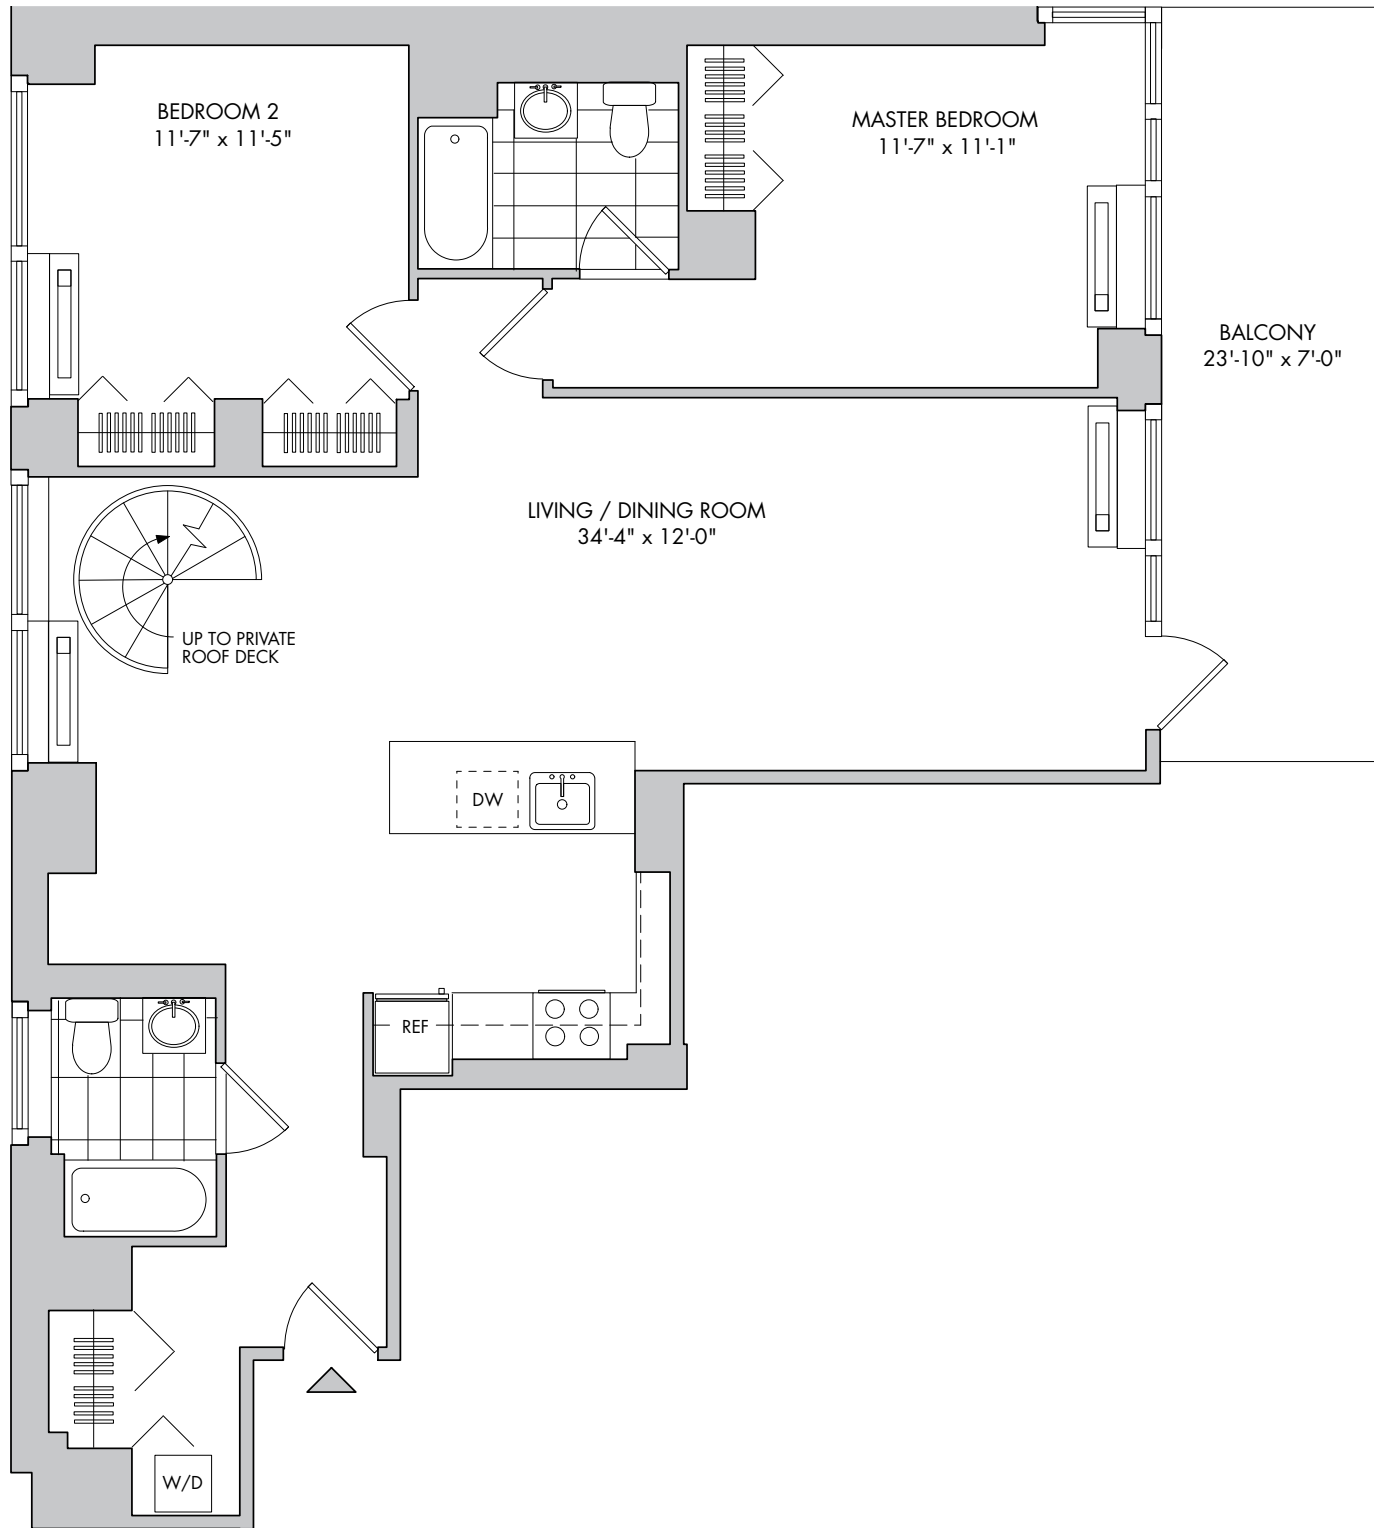

11A • 2 BEDROOMS + 2 BATHS + PRIVATE ROOF DECK + BALCONY

**KITCHENS:**

- Grey and white lacquer Italian kitchen cabinetry
- Smokey grey quartz countertops
- Glossy white tile backsplash
- Frigidaire Gallery stainless steel appliances

**BATHS:**

- Waterworks fixtures
- Ceramic tile walls
- Porcelain tile floors
- Custom vanity

**NOTES:**

---

---

---

---

---