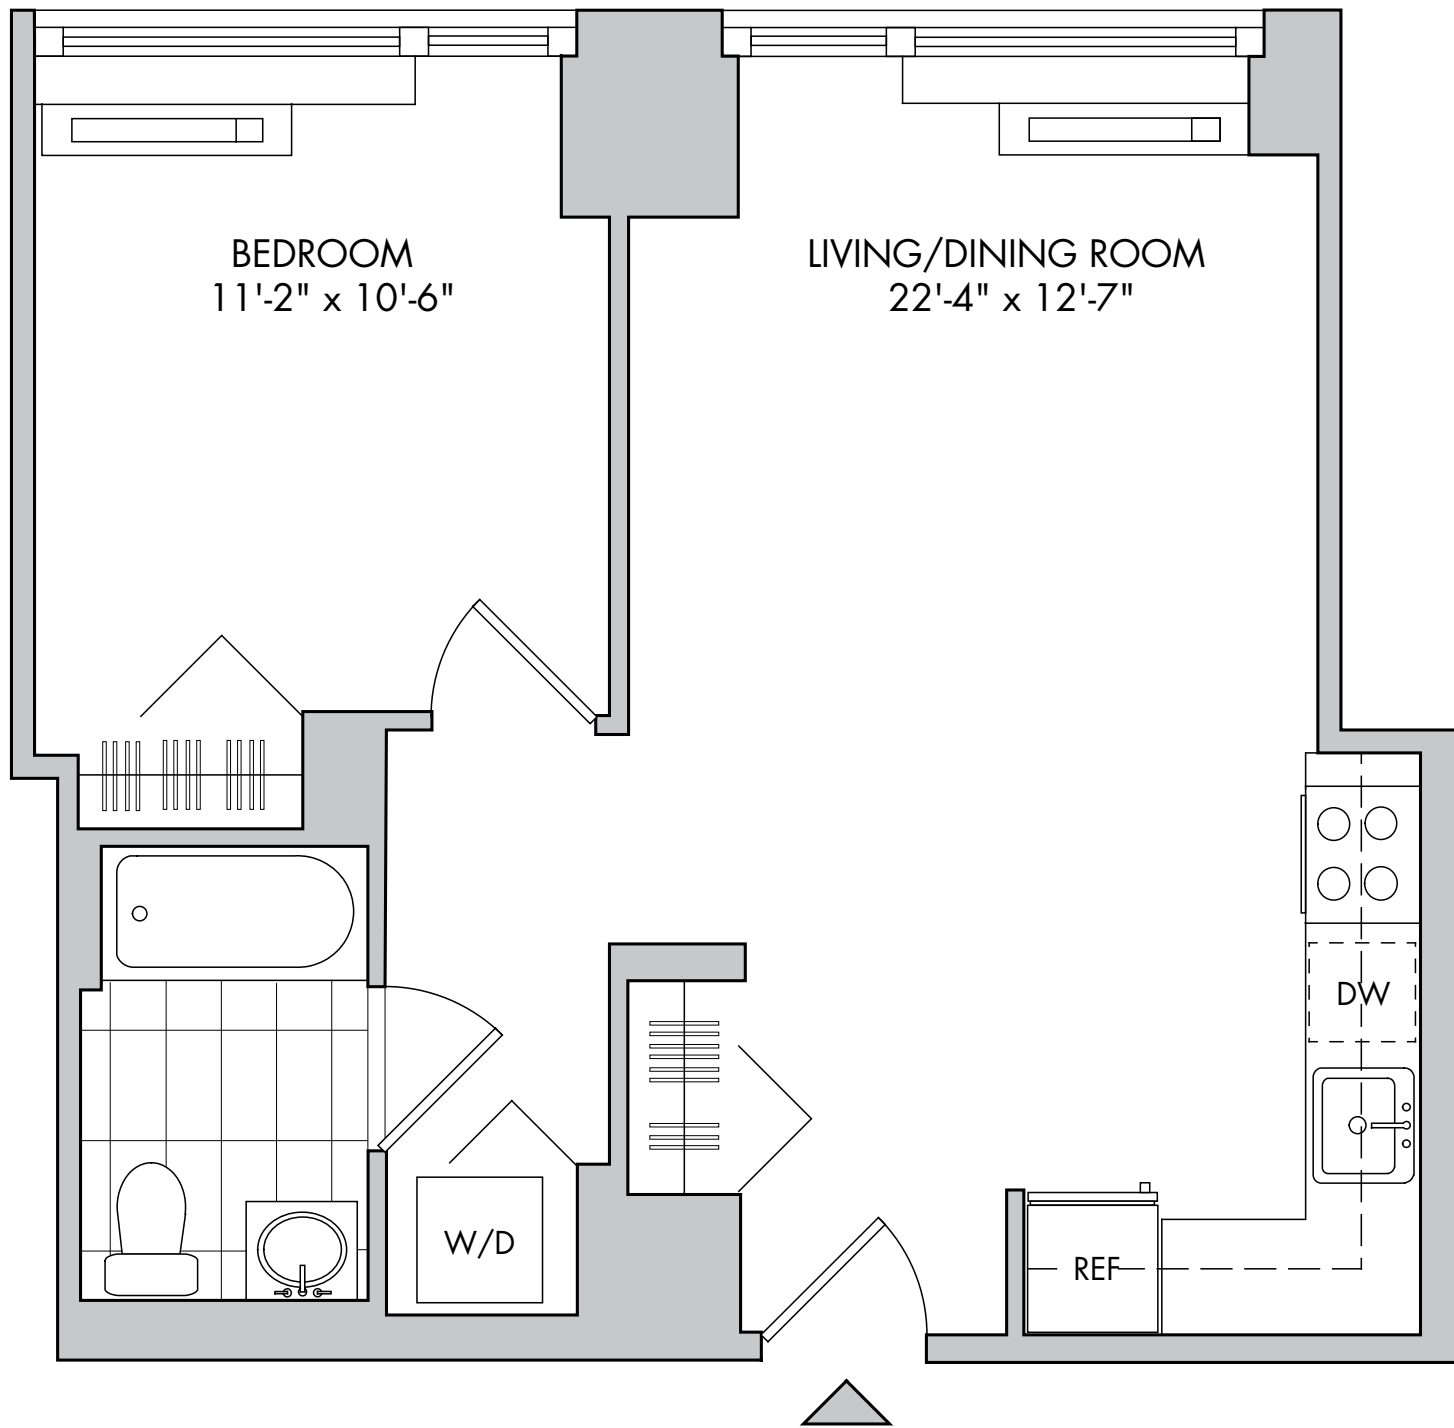

6J-7J • 1 BEDROOM + 1 BATH

KITCHENS:

- Grey and white lacquer Italian kitchen cabinetry
- Smokey grey quartz countertops
- Glossy white tile backsplash
- Frigidaire Gallery stainless steel appliances

BATHS:

- Waterworks fixtures
- Ceramic tile walls
- Porcelain tile floors
- Custom vanity

NOTES:
