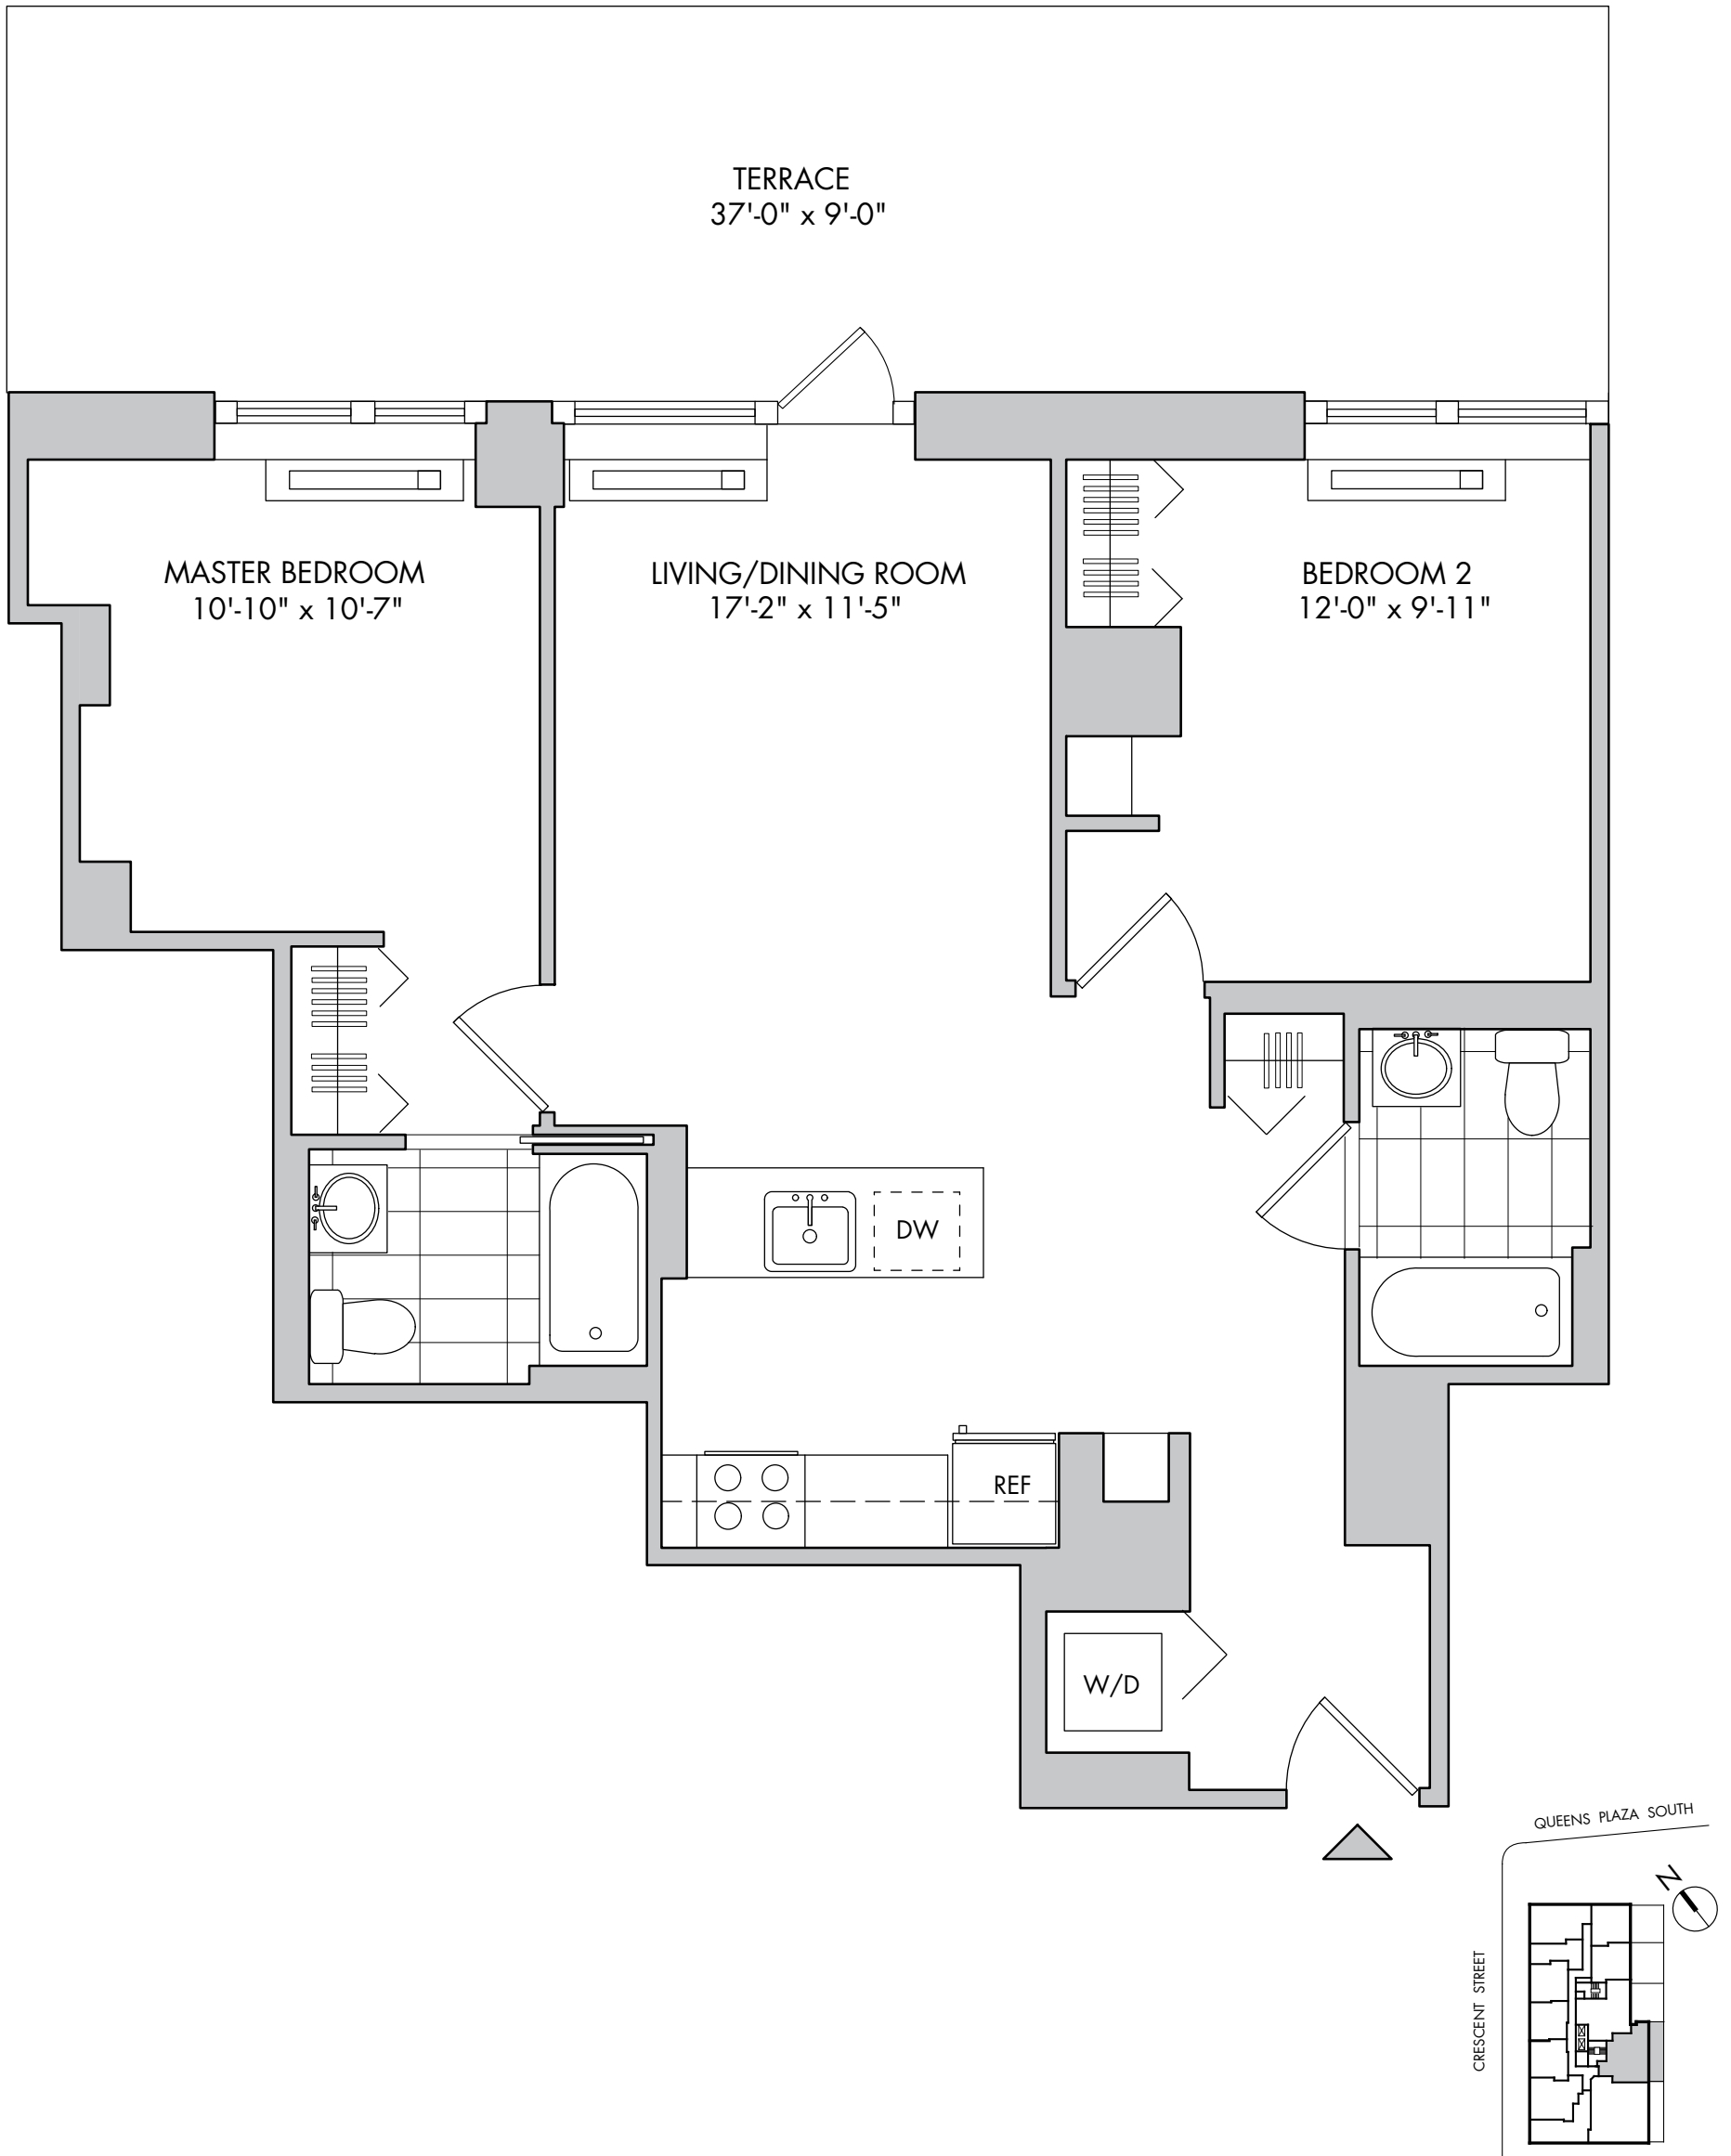

2A • 2 BEDROOMS + 2 BATHS + TERRACE

KITCHENS:

- Grey and white lacquer Italian kitchen cabinetry
- Smokey grey quartz countertops
- Glossy white tile backsplash
- Frigidaire Gallery stainless steel appliances

BATHS:

- Waterworks fixtures
- Ceramic tile walls
- Porcelain tile floors
- Custom vanity

NOTES:

42-15 Crescent Street • Long Island City, NY 11101
 LunaLIC.com • 718-707-0037 • leasing@lunaLIC.com

All dimensions are approximate and subject to construction variances.
 Plans may contain minor variations from floor to floor.