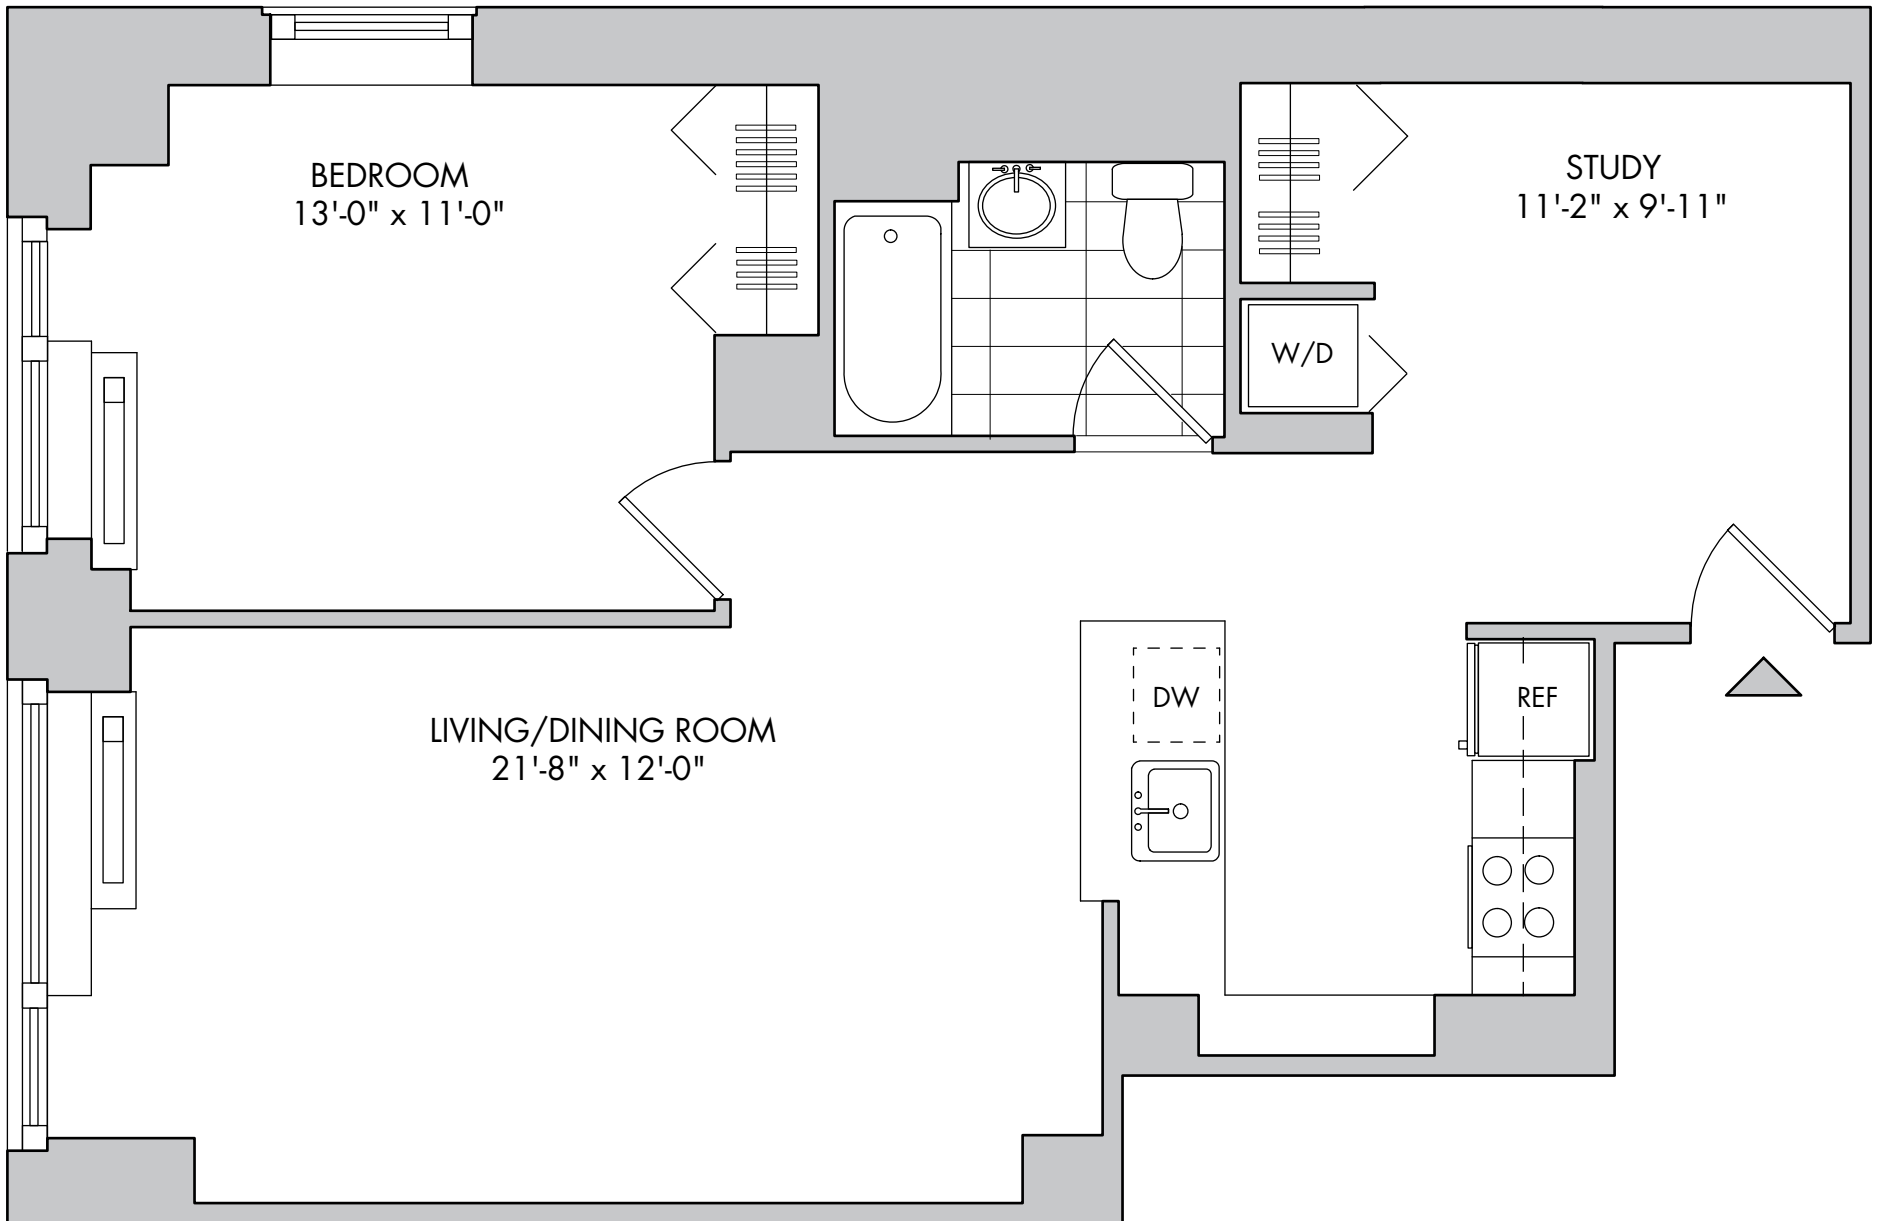

3M • 1 BEDROOM + 1 BATH

KITCHENS:

- Grey and white lacquer Italian kitchen cabinetry
- Smokey grey quartz countertops
- Glossy white tile backsplash
- Frigidaire Gallery stainless steel appliances

BATHS:

- Waterworks fixtures
- Ceramic tile walls
- Porcelain tile floors
- Custom vanity

NOTES:

42-15 Crescent Street • Long Island City, NY 11101
 LunaLIC.com • 718-707-0037 • leasing@lunaLIC.com

All dimensions are approximate and subject to construction variances.
 Plans may contain minor variations from floor to floor.