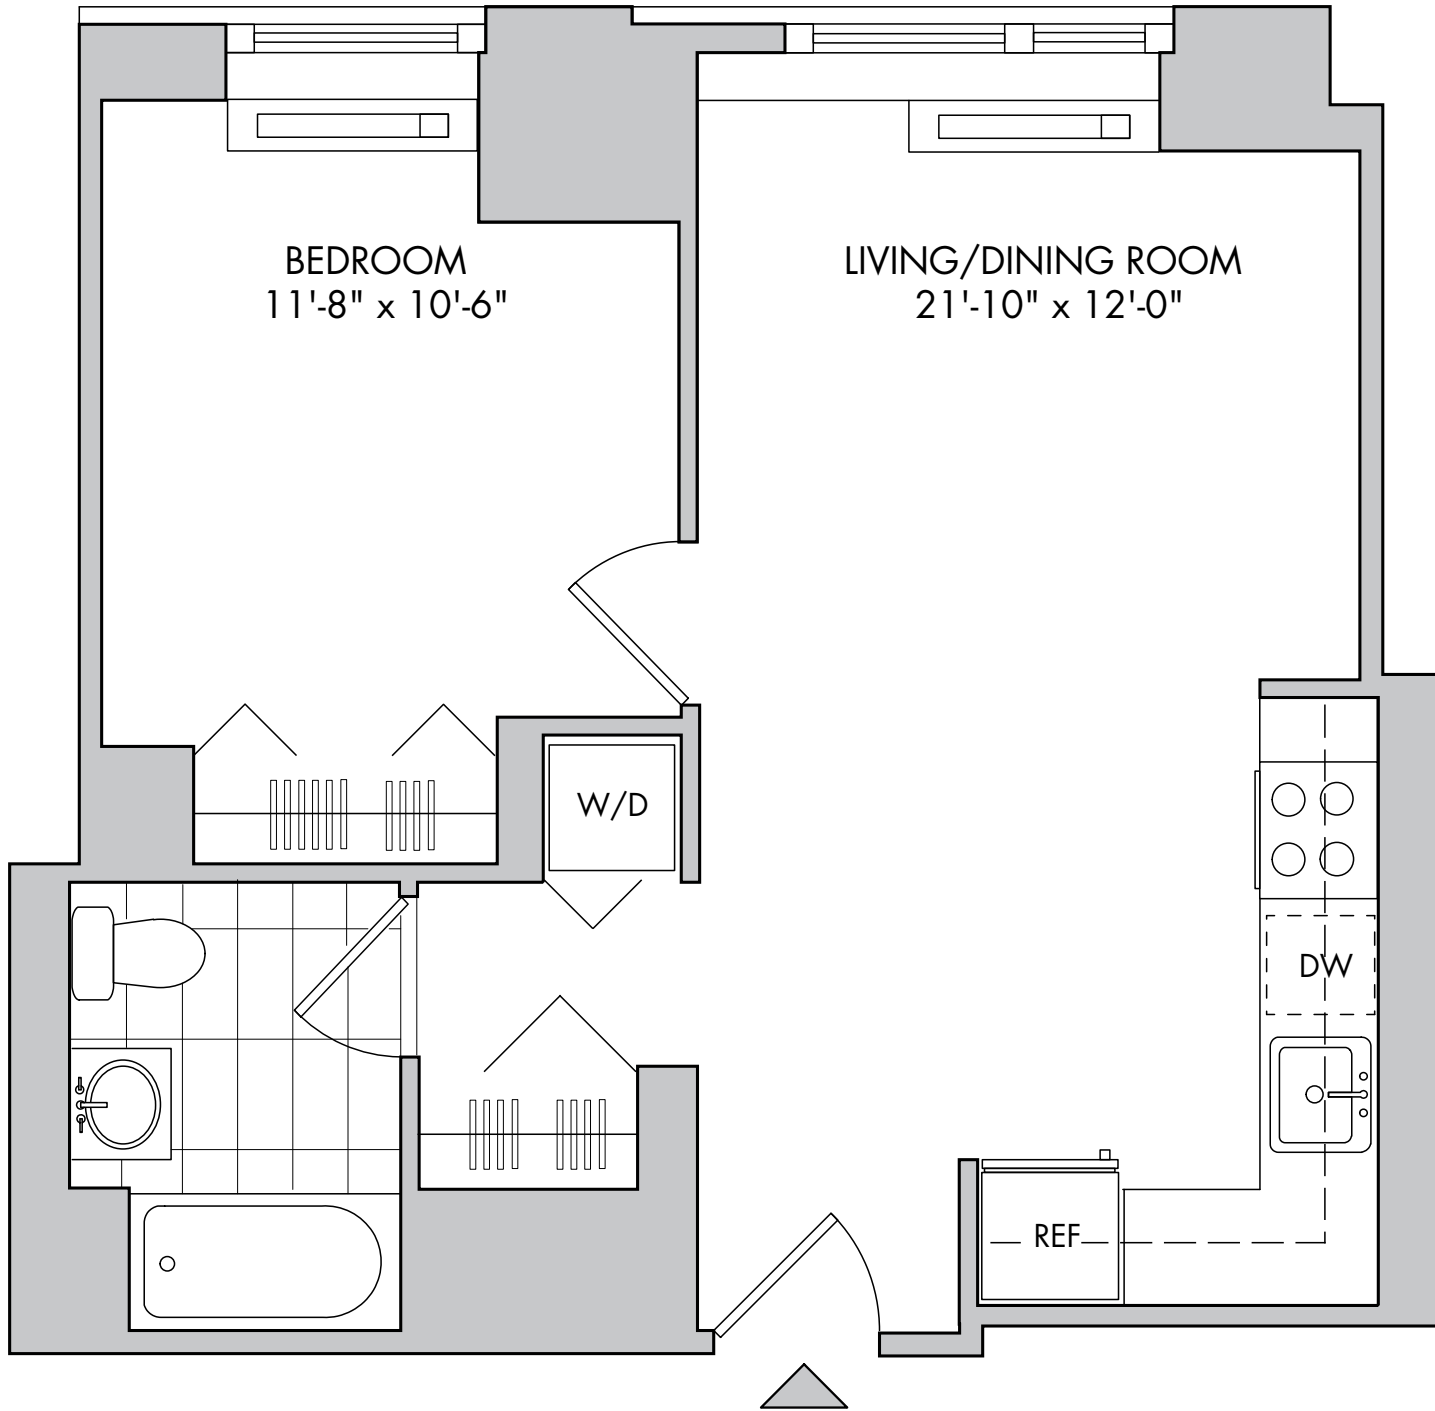

3H-5H • 1 BEDROOM + 1 BATH

KITCHENS:

- Grey and white lacquer Italian kitchen cabinetry
- Smokey grey quartz countertops
- Glossy white tile backsplash
- Frigidaire Gallery stainless steel appliances

BATHS:

- Waterworks fixtures
- Ceramic tile walls
- Porcelain tile floors
- Custom vanity

NOTES:

42-15 Crescent Street • Long Island City, NY 11101
 LunaLIC.com • 718-707-0037 • leasing@lunaLIC.com

All dimensions are approximate and subject to construction variances.
 Plans may contain minor variations from floor to floor.